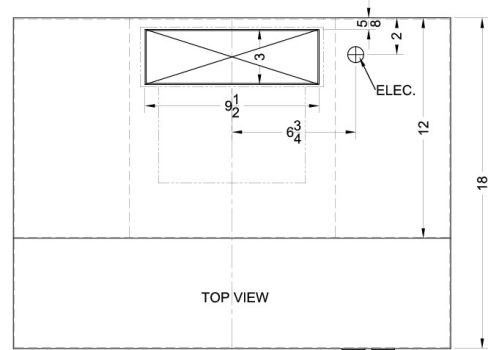

H1636SS

5" x 36" x 18" (H x W x D)

36 inch wide convertible range hood for ducted or ductless use in stainless steel finish

Highlights:

36" wide hood to match 36" ranges

Convertible from top or rear venting into non-vented recirculating mode

H1636SS Specifications:

Overview	
Height of Cabinet	5.0" (13 cm)
Width	36.0" (91 cm)
Depth	18.0" (46 cm)
Cabinet	Stainless Steel
Voltage/Frequency	115 V AC/60 Hz
Weight	15.0 lbs. (7 kg)
Shipping Weight	17.0 lbs. (8 kg)
Parts & Labor Warranty	1 Year
UPC	761101007939

MODEL NO.	WIDTH
1600EZVx20	19 7/8"
1600EZVx24	23 7/8"
1600EZVx30	29 7/8"
1600EZVx36	35 7/8"