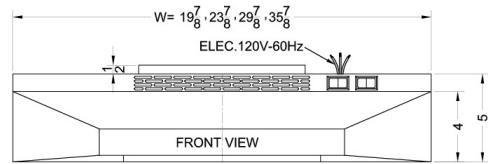

H1636SS

5" x 36" x 18" (H x W x D)

36 inch wide convertible range hood for ducted or ductless use in stainless steel finish

Highlights:

36" wide hood to match 36" ranges

Convertible from top or rear venting into non-vented recirculating mode

Stainless steel finish for lasting durability

Product Features:

36 inch width	Designed to match 36 inch ranges; also available in 20, 24, and 30 inch widths
Convertible range hood	Use top or rear venting or convert into non-vented recirculating mode
Stainless steel finish	White, black, and bisque hoods also available in same size
Two-speed fan	Variable speed for more ventilation options
Light	Switchable light offers more convenience in your kitchen
Aluminum-charcoal filter	Provides thorough filtering to reduce odors
Made in the USA	Solidly constructed for years of use
More sizes available	Additional sizes can be specially ordered (minimums apply)

H1636SS Specifications:

Overview	
Height of Cabinet	5.0" (13 cm)
Width	36.0" (91 cm)
Depth	18.0" (46 cm)
Cabinet	Stainless Steel
Voltage/Frequency	115 V AC/60 Hz
Weight	15.0 lbs. (7 kg)
Shipping Weight	17.0 lbs. (8 kg)
Parts & Labor Warranty	1 Year
UPC	761101007939

MODEL NO.	WIDTH
1600EZVx20	19 7/8"
1600EZVx24	23 7/8"
1600EZVx30	29 7/8"
1600EZVx36	35 7/8"