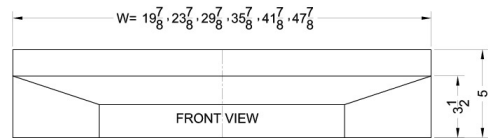

Shell24Q

5" x 24" x 18" (H x W x D)

24" wide shell hood in bisque

Highlights:

24" wide shell hood to match slim apartment sized ranges

Bisque finish and contemporary styling

No electrical components included

Product Features:

No electrical components	Shell hoods do not include light or fan
24 inch width	Designed to match 24 inch ranges; also available in 20, 30, and 36 inch widths
Bisque finish	White, black, and stainless steel shell hoods also available in same size
Made in the USA	Solidly constructed for years of use
More sizes available	Additional sizes can be specially ordered (minimums apply)

Shell24Q Specifications:

Overview	
Height of Cabinet	5.0" (13 cm)
Width	24.0" (61 cm)
Depth	18.0" (46 cm)
Cabinet	Bisque
Weight	10.0 lbs. (5 kg)
Shipping Weight	12.0 lbs. (5 kg)
Parts & Labor Warranty	1 Year
UPC	761101019307

MODEL NO.	WIDTH
SHELL20	19 7/8"
SHELL24	23 7/8"
SHELL30	29 7/8"
SHELL36	35 7/8"
SHELL42SS	41 7/8"
SHELL48SS	47 7/8"