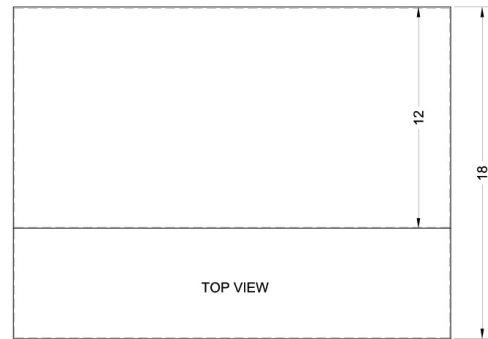

Shell24Q

5" x 24" x 18" (H x W x D)

24" wide shell hood in bisque

Highlights:

24" wide shell hood to match slim apartment sized ranges

Bisque finish and contemporary styling

No electrical components included

Product Features:

No electrical components	Shell hoods do not include light or fan
24 inch width	Designed to match 24 inch ranges; also available in 20, 30, and 36 inch widths
Bisque finish	White, black, and stainless steel shell hoods also available in same size
Made in the USA	Solidly constructed for years of use
More sizes available	Additional sizes can be specially ordered (minimums apply)

Shell24Q Specifications:

Overview	
Height of Cabinet	5.0" (13 cm)
Width	24.0" (61 cm)
Depth	18.0" (46 cm)
Cabinet	Bisque
Weight	10.0 lbs. (5 kg)
Shipping Weight	12.0 lbs. (5 kg)
Parts & Labor Warranty	1 Year
UPC	761101019307

MODEL NO.	WIDTH
SHELL20	19 7/8"
SHELL24	23 7/8"
SHELL30	29 7/8"
SHELL36	35 7/8"
SHELL42SS	41 7/8"
SHELL48SS	47 7/8"