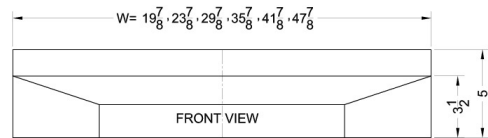

# Shell36Q

5" x 36" x 18" (H x W x D)

36" wide shell hood in bisque

### Product Features:

No electrical components	Shell hoods do not include light or fan
Bisque finish	White, black, and stainless steel shell hoods also available in same size
36 inch width	Designed to match 36 inch ranges; also available in 20, 24, and 30 inch widths
Made in the USA	Solidly constructed for years of use
More sizes available	Additional sizes can be specially ordered (minimums apply)

## Shell36Q Specifications:

Overview	
Height of Cabinet	5.0" (13 cm)
Width	36.0" (91 cm)
Depth	18.0" (46 cm)
Cabinet	Bisque
Weight	10.0 lbs. (5 kg)
Parts & Labor Warranty	1 Year
UPC	761101019932

MODEL NO.	WIDTH
SHELL20	19 7/8"
SHELL24	23 7/8"
SHELL30	29 7/8"
SHELL36	35 7/8"
SHELL42SS	41 7/8"
SHELL48SS	47 7/8"