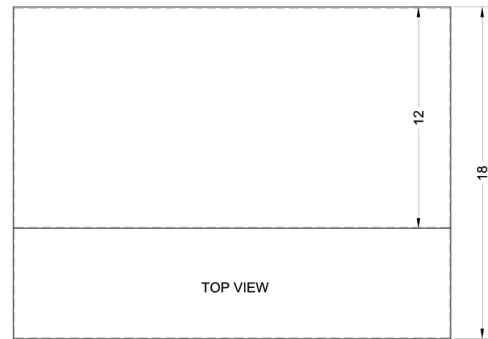

# Shell36Q

5" x 36" x 18" (H x W x D)

36" wide shell hood in bisque

### Highlights:

36" wide shell hood to match 36" ranges

Bisque finish and contemporary styling

Made in the USA

### Product Features:

No electrical components	Shell hoods do not include light or fan
Bisque finish	White, black, and stainless steel shell hoods also available in same size
36 inch width	Designed to match 36 inch ranges; also available in 20, 24, and 30 inch widths
Made in the USA	Solidly constructed for years of use
More sizes available	Additional sizes can be specially ordered (minimums apply)

## Shell36Q Specifications:

Overview	
Height of Cabinet	5.0" (13 cm)
Width	36.0" (91 cm)
Depth	18.0" (46 cm)
Cabinet	Bisque
Weight	10.0 lbs. (5 kg)
Parts & Labor Warranty	1 Year
UPC	761101019932

MODEL NO.	WIDTH
SHELL20	19 7/8"
SHELL24	23 7/8"
SHELL30	29 7/8"
SHELL36	35 7/8"
SHELL42SS	41 7/8"
SHELL48SS	47 7/8"