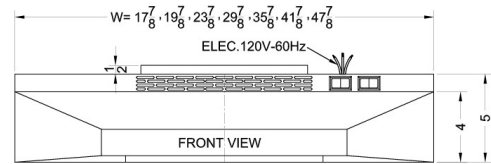

# H1618B

5" x 17.88" x 18" (H x W x D)

18" wide convertible range hood for ducted or ductless use in black finish

### Product Features:

18" width	Designed to match 18 inch wide cooking surfaces; also available in 20, 24, 30, and 36 inch widths
Black finish	White, bisque, and stainless steel also available in same size
Convertible range hood	Use top or rear venting or convert into non-vented recirculating mode
Two-speed fan	Variable speed for more ventilation options
Light	Switchable light offers more convenience in your kitchen
Aluminum-charcoal filter	Provides thorough filtering to reduce odors
Made in the USA	Solidly constructed for years of use
More sizes available	Additional sizes can be specially ordered (minimums apply)

## H1618B Specifications:

Overview	
Height of Cabinet	5.0" (13 cm)
Width	17.88" (45 cm)
Depth	18.0" (46 cm)
Cabinet	Black
US Electrical Safety	UL
Canadian Electrical Safety	ULC
Voltage/Frequency	115 V AC/60 Hz
Weight	15.0 lbs. (7 kg)
Shipping Weight	17.0 lbs. (8 kg)
Parts & Labor Warranty	1 Year
UPC	761101044842

MODEL NO.	WIDTH
H1618	17 7/8"
H1620	19 7/8"
H1624	23 7/8"
H1630	29 7/8"
H1636	35 7/8"
H1642SS	41 7/8"
H1648SS	47 7/8"