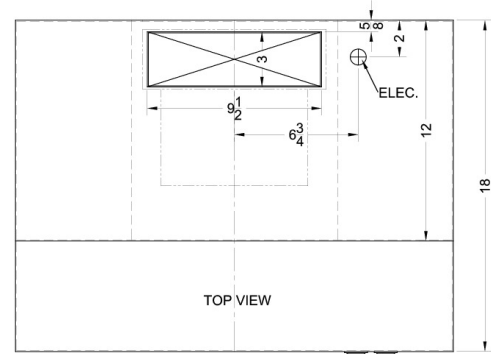

# H1618B

5" x 17.88" x 18" (H x W x D)

18" wide convertible range hood for ducted or ductless use in black finish

## H1618B Specifications:

Overview	
Height of Cabinet	5.0" (13 cm)
Width	17.88" (45 cm)
Depth	18.0" (46 cm)
Cabinet	Black
US Electrical Safety	UL
Canadian Electrical Safety	ULC
Voltage/Frequency	115 V AC/60 Hz
Weight	15.0 lbs. (7 kg)
Shipping Weight	17.0 lbs. (8 kg)
Parts & Labor Warranty	1 Year
UPC	761101044842

MODEL NO.	WIDTH
H1618	17 7/8"
H1620	19 7/8"
H1624	23 7/8"
H1630	29 7/8"
H1636	35 7/8"
H1642SS	41 7/8"
H1648SS	47 7/8"