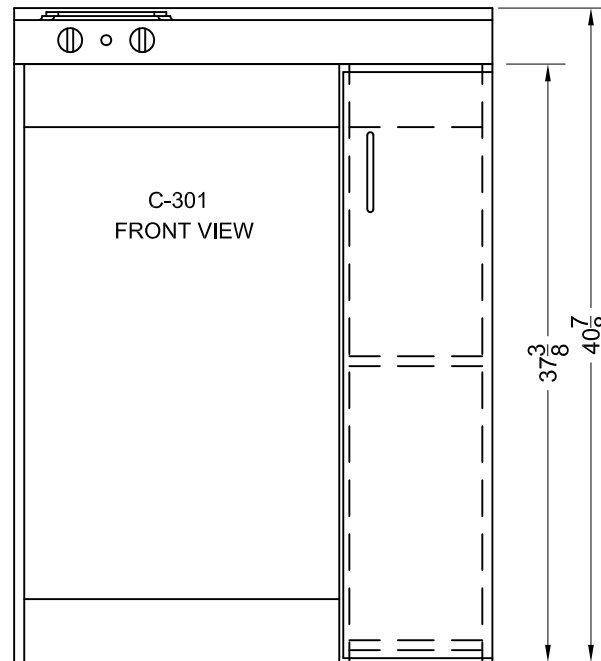

ALL-IN-ONE KITCHEN C-301

MODEL No. C-301

FELIX STORCH INC
www.summitappliance.com
(718) 893-3900

MODEL No.
 STOVE & SINK C-301

FELIX STORCH INC
 www.summitappliance.com
 (718) 893-3900