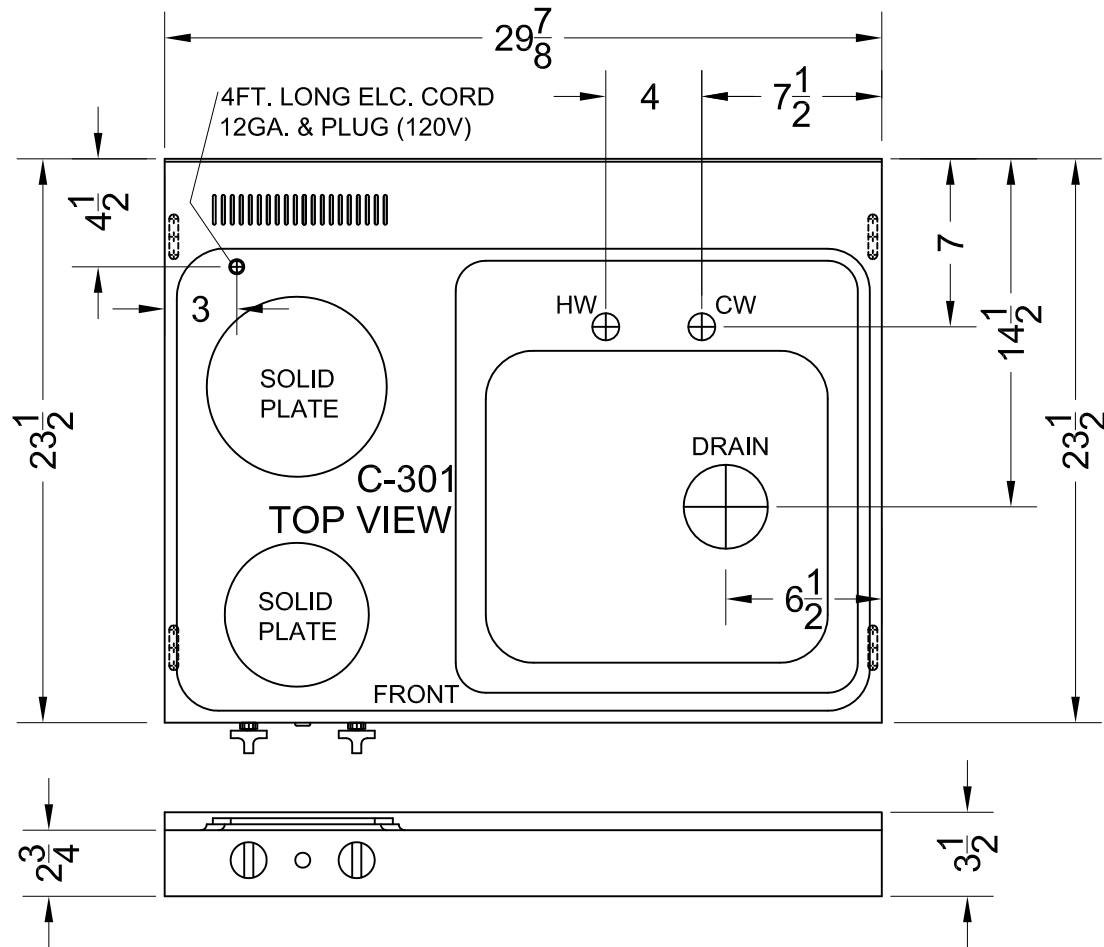

ALL-IN-ONE KITCHEN C-301

MODEL No. C-301

FELIX STORCH INC
www.summitappliance.com
(718) 893-3900

MODEL No.
 STOVE & SINK C-301

FELIX STORCH INC
 www.summitappliance.com
 (718) 893-3900