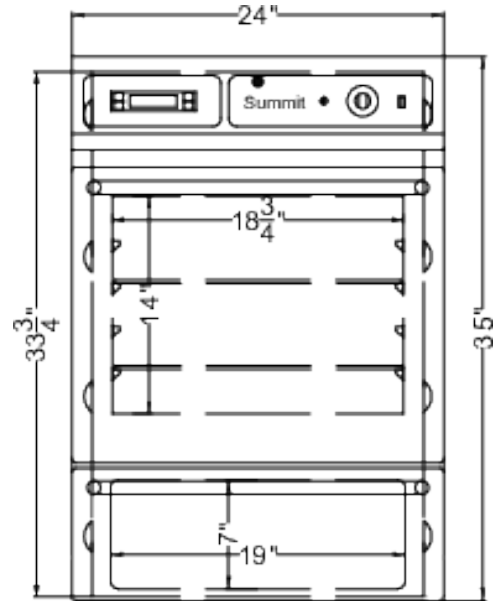

TEM755BKW Specifications:

Overview	
Height of Cabinet	35.0" (89 cm)
Width	24.0" (61 cm)
Depth	24.5" (62 cm)
Depth with Handle	25.75" (65 cm)
Depth with door at 90°	42.13" (107 cm)
Capacity	2.92 cu.ft. (83 L)
Door	Stainless Steel
US Electrical Safety	CSA
Amps	14.6
Voltage/Frequency	115 V AC/60 Hz
Weight	135.0 lbs. (61 kg)
Parts & Labor Warranty	1 Year
UPC	761101103686
Electric Walloven	
Controls	Dial
Oven Light	Yes
Cooking Timer	Yes
Digital Clock	Yes
Cleaning Type	Manual
Oven Rack Qty	2
Oven Window	Yes
Interior Height	14.0" (36 cm)
Interior Width	18.75" (48 cm)
Interior Depth	18.5" (47 cm)
Cutout Height	34.18" (87 cm)
Cutout Width	22.38" (57 cm)
Cutout Depth	23.0" (58 cm)
Power Source	115V (cord included)

FRONT VIEW