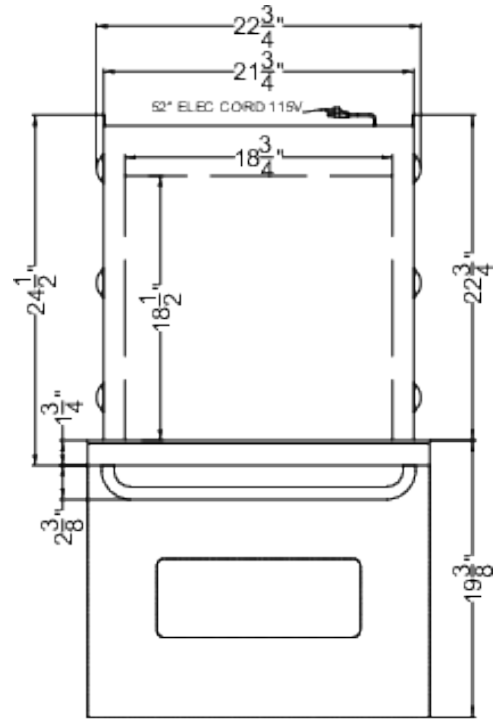

115V operation with a pre-installed 3-prong cord included

Made in the USA

34 1/8" H x 22 3/8" W x 23" D cutout dimensions fit many pre-existing kitchen spaces

Product Features:

24" Wide 115V Wall Oven	Electric wall oven sized for 34 1/8" H x 22 3/8" W cutouts with a power cord and plug included
Made in the USA	Designed and constructed domestically
110-120V Operation	Designed for installation in kitchens with a 115V/60Hz/20 amp connection
Power cord included	Ships with a pre-installed cord and standard NEMA 5-15 3-prong plug for easy installation (20 amp circuit required)
Classic fit	Sized to fit 34 1/8" H x 22 3/8" W cabinet cutouts, a popular replacement size rarely offered by other manufacturers
Large capacity	2.92 cu.ft. interior allows you to prepare large meals
Stainless steel front	Doors and control panel are constructed from brushed stainless steel for modern luxury built to last
Professional towel bar handles	Curved handles in brushed stainless steel for an easy grip
Storage compartment	Bottom drop-down compartment is ideal for storing cookware, helping to free up space in your small kitchen

TEM755BKW Specifications:

Overview	
Height of Cabinet	35.0" (89 cm)
Width	24.0" (61 cm)
Depth	24.5" (62 cm)
Depth with Handle	25.75" (65 cm)
Depth with door at 90°	42.13" (107 cm)
Capacity	2.92 cu.ft. (83 L)
Door	Stainless Steel
US Electrical Safety	CSA
Amps	14.6
Voltage/Frequency	115 V AC/60 Hz
Weight	135.0 lbs. (61 kg)
Parts & Labor Warranty	1 Year
UPC	761101103686
Electric Walloven	
Controls	Dial
Oven Light	Yes
Cooking Timer	Yes
Digital Clock	Yes
Cleaning Type	Manual
Oven Rack Qty	2
Oven Window	Yes
Interior Height	14.0" (36 cm)
Interior Width	18.75" (48 cm)
Interior Depth	18.5" (47 cm)
Cutout Height	34.18" (87 cm)
Cutout Width	22.38" (57 cm)
Cutout Depth	23.0" (58 cm)
Power Source	115V (cord included)