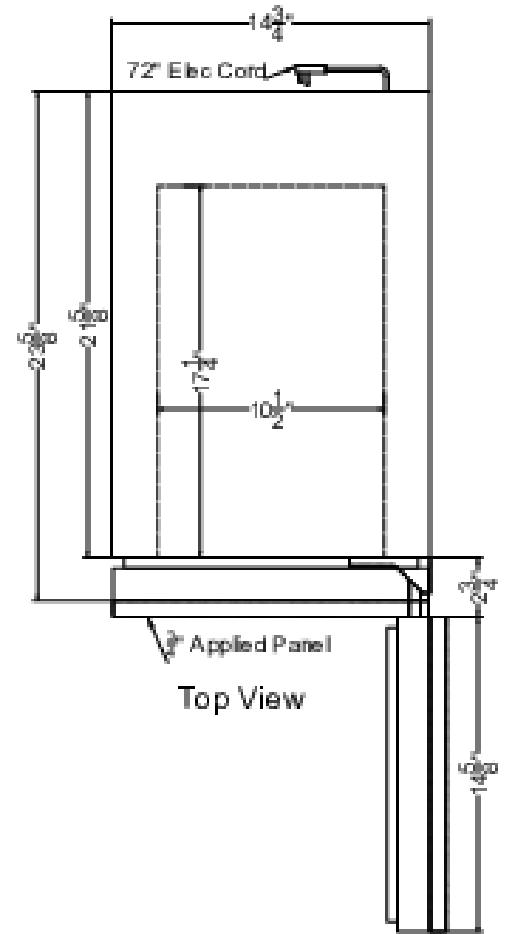

ALWC15PNR Specifications:

Overview	
Height of Cabinet	32.0" (81 cm)
Width	14.75" (37 cm)
Depth	23.63" (60 cm)
Depth with door at 90°	38.25" (97 cm)
Capacity	2.2 cu.ft. (62 L)
Bottles	23 bottles
Defrost Type	Automatic
Door	Glass/Panel-Ready Frame
Cabinet	Black
US Electrical Safety	ETL
Canadian Electrical Safety	ETL-C
Amps	1.0
Voltage/Frequency	115 V AC/60 Hz
Weight	65.0 lbs. (29 kg)
Parts & Labor Warranty	1 Year
Compressor Warranty	5 Years
UPC	761101082882
Wine Cellar	
Number of Zones	1
Door Swing	RHD
Reversible	Yes
Adjustable Shelves	Yes
Shelf Type	Wood
Shelf Qty	5
Thermostat Type	Digital
Interior Light	Yes
Refrigerant Type	R600a
Refrigerant Amount	0.78 oz.
High Side PSI	270.0
Low Side PSI	105.0
Interior Height 1	21.25" (54 cm)
Interior Width 1	10.5" (27 cm)
Interior Depth 1	17.25" (44 cm)
Compressor Step Height	3.5" (9 cm)

Compressor Step Width	10.5" (27 cm)
Compressor Step Depth	5.0" (13 cm)
Level Legs	4
Temperature Range	41° to 64°F
Sabbath Mode	Yes
Sound Level	32.9 dB