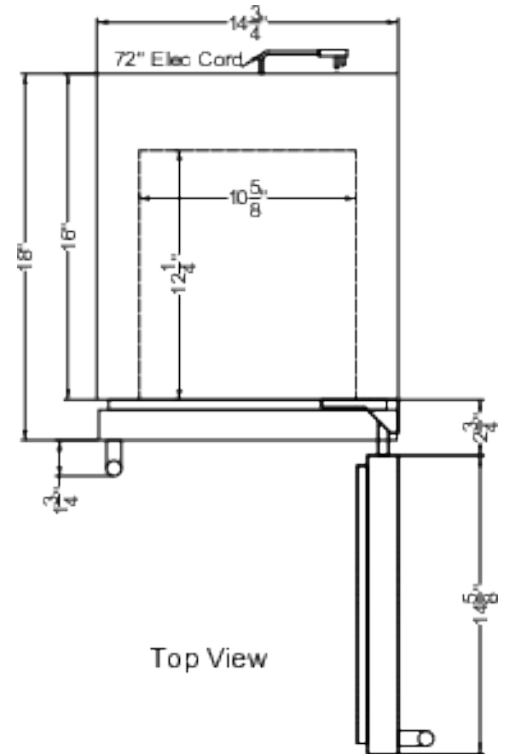

SDHG1533

33.75" x 14.75" x 18" (H x W x D)

15" wide shallow depth built-in undercounter beverage center with glass door, stainless steel interior, black cabinet, lock, and digital controls

Highlights:

Just under 15" wide for an easy fit, with a flush back design to save space

SDHG1533 Specifications:

Overview	
Height of Cabinet	33.75" (86 cm)
Width	14.75" (37 cm)
Depth	18.0" (46 cm)
Depth with Handle	19.75" (50 cm)
Depth with door at 90°	32.63" (83 cm)
Capacity	1.9 cu.ft. (54 L)
Defrost Type	Frost-Free
Door	Glass
Cabinet	Black
US Electrical Safety	ETL
Canadian Electrical Safety	ETL-C
Sanitation	ETL-S
Energy Usage/Year	270.0kWh/year
Amps	1.0
Voltage/Frequency	115 V AC/60 Hz
Weight	86.0 lbs. (39 kg)
Parts & Labor Warranty	1 Year
Compressor Warranty	5 Years
UPC	761101106342
Refrigerator Features	
Sabbath Mode	Yes
Door Swing	RHD
Reversible	Yes
Shelf Type	Glass
Shelf Qty	3
Adjustable Shelves	Yes
Thermostat Type	Digital
Fan Type	Interior and Exterior
Refrigerant Type	R600a
Refrigerant Amount	0.85oz.
High Side PSI	270.0
Low Side PSI	105.0
Level Legs Qty	4
Interior Light	Yes
Temperature Range	36° F to 43°F
Sound Level	33.5 dB
Dimensions	

Interior Height	26.0" (66 cm)
Interior Width	10.63" (27 cm)
Interior Depth	12.25" (31 cm)
Compressor Step Height	3.75" (10 cm)
Compressor Step Width	10.63" (27 cm)
Compressor Step Depth	5.0" (13 cm)

Top View