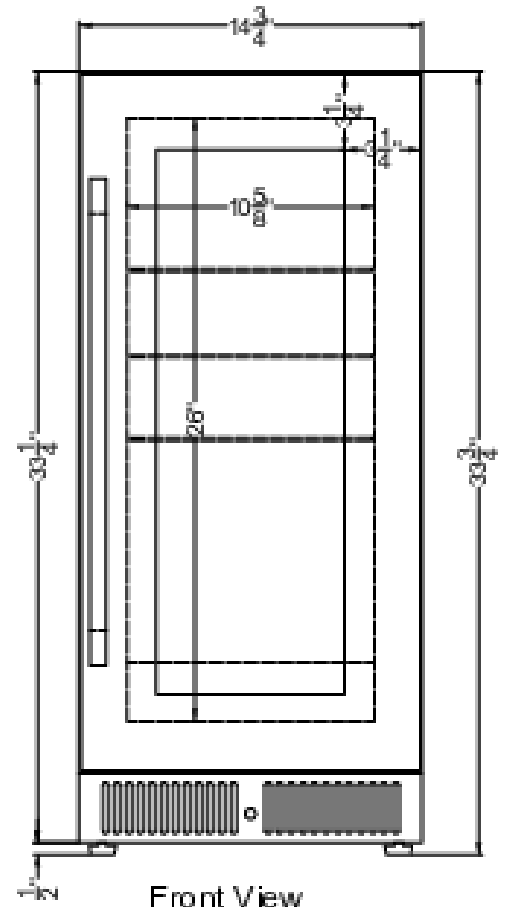

SDHG1533

33.75" x 14.75" x 18" (H x W x D)

15" wide shallow depth built-in undercounter beverage center with glass door, stainless steel interior, black cabinet, lock, and digital controls

Highlights:

Just under 15" wide for an easy fit, with a flush back design to save space

SDHG1533 Specifications:

Overview	
Height of Cabinet	33.75" (86 cm)
Width	14.75" (37 cm)
Depth	18.0" (46 cm)
Depth with Handle	19.75" (50 cm)
Depth with door at 90°	32.63" (83 cm)
Capacity	1.9 cu.ft. (54 L)
Defrost Type	Frost-Free
Door	Glass
Cabinet	Black
US Electrical Safety	ETL
Canadian Electrical Safety	ETL-C
Sanitation	ETL-S
Energy Usage/Year	270.0kWh/year
Amps	1.0
Voltage/Frequency	115 V AC/60 Hz
Weight	86.0 lbs. (39 kg)
Parts & Labor Warranty	1 Year
Compressor Warranty	5 Years
UPC	761101106342
Refrigerator Features	
Sabbath Mode	Yes
Door Swing	RHD
Reversible	Yes
Shelf Type	Glass
Shelf Qty	3
Adjustable Shelves	Yes
Thermostat Type	Digital
Fan Type	Interior and Exterior
Refrigerant Type	R600a
Refrigerant Amount	0.85oz.
High Side PSI	270.0
Low Side PSI	105.0
Level Legs Qty	4
Interior Light	Yes
Temperature Range	36° F to 43°F
Sound Level	33.5 dB
Dimensions	

Interior Height	26.0" (66 cm)
Interior Width	10.63" (27 cm)
Interior Depth	12.25" (31 cm)
Compressor Step Height	3.75" (10 cm)
Compressor Step Width	10.63" (27 cm)
Compressor Step Depth	5.0" (13 cm)

Top View