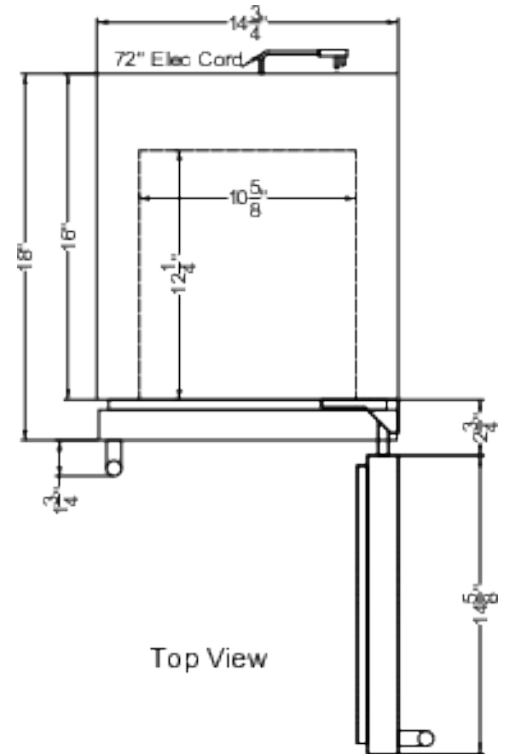

SDHG1533LHD

33.75" x 14.75" x 18" (H x W x D)

15" wide shallow depth built-in undercounter beverage center with glass door, stainless steel interior, black cabinet, lock, and digital controls

Highlights:

15" Wide Beverage Center	Undercounter glass door beverage refrigerator for residential or commercial use
18" depth	Unique 18" depth is ideal for wet bars, island kitchens, and other undercounter areas with limited footprint space
Built-In capable	Front-breathing design lets you make the best use of space by installing your appliance under the counter
Commercially approved	ETL-S listed to NSF-7 Standards for use in commercial establishments
Double pane tempered glass door	Elegant design offers a clear but protected view of your interior
Seamless stainless steel door trim	Glass is framed by with a flush one-piece stainless steel trim for an elevated look
Fully articulating European style hinge	Smoother opening and a better fit with an integrated European hinge
Factory installed lock	Keyed lock for a secure interior (2 keys included)
Professional handle	Stainless steel handle completes the look

Interior Height	26.0" (66 cm)
Interior Width	10.63" (27 cm)
Interior Depth	12.25" (31 cm)
Compressor Step Height	3.75" (10 cm)
Compressor Step Width	10.63" (27 cm)
Compressor Step Depth	5.0" (13 cm)

Top View