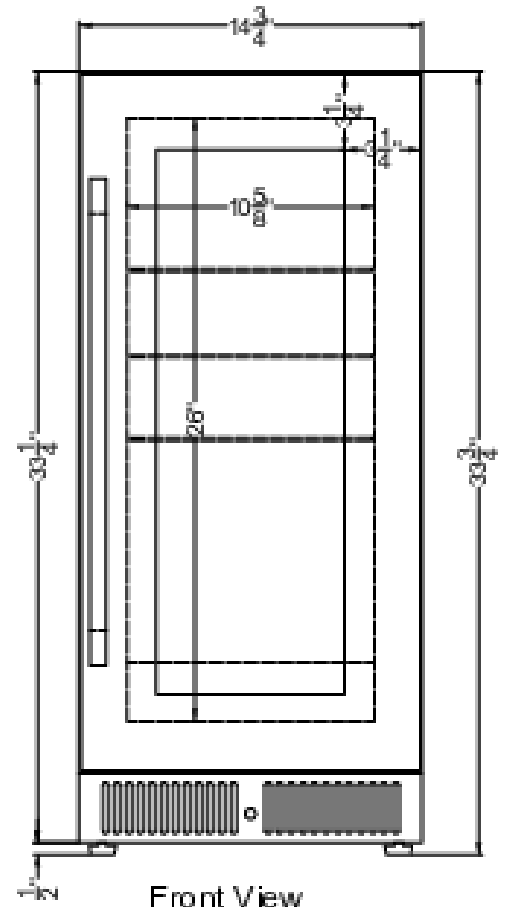

15" Wide Beverage Center	Undercounter glass door beverage refrigerator for residential or commercial use
18" depth	Unique 18" depth is ideal for wet bars, island kitchens, and other undercounter areas with limited footprint space
Built-In capable	Front-breathing design lets you make the best use of space by installing your appliance under the counter
Commercially approved	ETL-S listed to NSF-7 Standards for use in commercial establishments
Double pane tempered glass door	Elegant design offers a clear but protected view of your interior
Seamless stainless steel door trim	Glass is framed by with a flush one-piece stainless steel trim for an elevated look
Fully articulating European style hinge	Smoother opening and a better fit with an integrated European hinge
Factory installed lock	Keyed lock for a secure interior (2 keys included)
Professional handle	Stainless steel handle completes the look

SDHG1533LHD Specifications:

Overview	
Height of Cabinet	33.75" (86 cm)
Width	14.75" (37 cm)
Depth	18.0" (46 cm)
Depth with Handle	19.75" (50 cm)
Depth with door at 90°	32.63" (83 cm)
Capacity	1.9 cu.ft. (54 L)
Bottles	18 bottles
Defrost Type	Frost-Free
Door	Glass
Cabinet	Black
US Electrical Safety	ETL
Canadian Electrical Safety	ETL-C
Sanitation	ETL-S
Energy Usage/Year	270.0kWh/year
Amps	1.0
Voltage/Frequency	115 V AC/60 Hz
Weight	86.0 lbs. (39 kg)
Parts & Labor Warranty	1 Year
Compressor Warranty	5 Years
UPC	761101107820
Refrigerator Features	
Sabbath Mode	Yes
Door Swing	LHD
Shelf Type	Glass
Shelf Qty	3
Adjustable Shelves	Yes
Thermostat Type	Digital
Fan Type	Interior and Exterior
Refrigerant Type	R600a
Refrigerant Amount	0.85oz.
High Side PSI	270.0
Low Side PSI	105.0
Level Legs Qty	4
Interior Light	Yes
Temperature Range	36°F to 43°F
Sound Level	33.5 dB
Dimensions	

Interior Height	26.0" (66 cm)
Interior Width	10.63" (27 cm)
Interior Depth	12.25" (31 cm)
Compressor Step Height	3.75" (10 cm)
Compressor Step Width	10.63" (27 cm)
Compressor Step Depth	5.0" (13 cm)

Top View