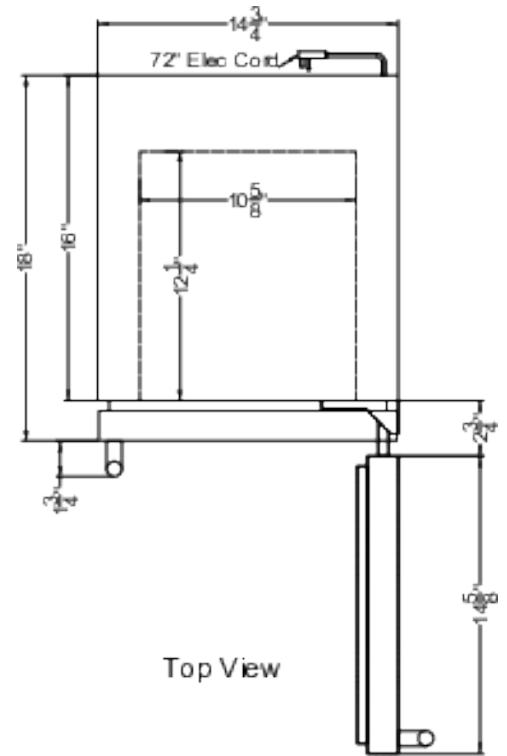

SDHW1532PNRLHD Specifications:

Overview	
Height of Cabinet	33.75" (86 cm)
Width	14.75" (37 cm)
Depth	18.0" (46 cm)
Depth with door at 90°	32.63" (83 cm)
Capacity	1.8 cu.ft. (51 L)
Bottles	18 bottles
Defrost Type	Frost-Free
Door	Glass/Panel-Ready Frame
Cabinet	Black
US Electrical Safety	ETL
Canadian Electrical Safety	ETL-C
Sanitation	ETL-S
Amps	1.0
Voltage/Frequency	115 V AC/60 Hz
Weight	88.0 lbs. (40 kg)
Parts & Labor Warranty	1 Year
Compressor Warranty	5 Years
UPC	761101145778
Wine Cellar	
Number of Zones	1
Door Swing	LHD
Adjustable Shelves	Yes
Shelf Type	Steel
Shelf Qty	6
Thermostat Type	Digital
Interior Light	Yes
Fan Type	Interior and Exterior
Refrigerant Type	R600a
Refrigerant Amount	0.64 oz.
High Side PSI	270.0
Low Side PSI	105.0
Interior Height 1	26.0" (66 cm)
Interior Width 1	10.63" (27 cm)
Interior Depth 1	12.25" (31 cm)
Compressor Step Height	3.75" (10 cm)

Compressor Step Width	10.63" (27 cm)
Compressor Step Depth	5.0" (13 cm)
Temperature Range	41°F to 68°F
Sabbath Mode	Yes
Sound Level	33.3 dB

Top View