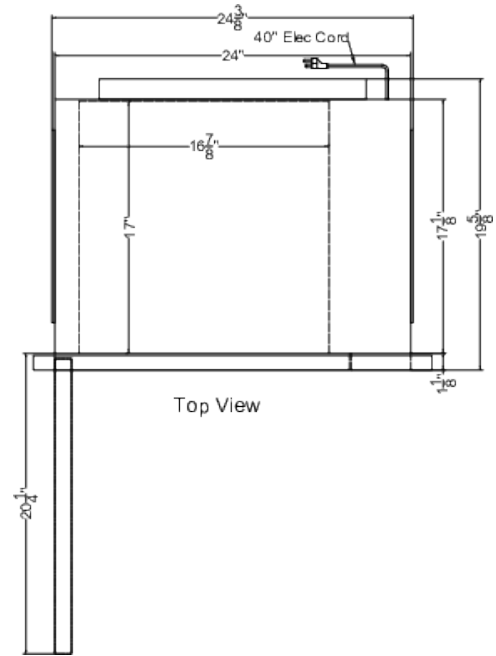

Built-in microwave oven that ships with a trim kit designed for 27" wide cabinet openings

Stainless steel frame included to help fit the overall unit into standard 27" wide spaces

Product Features:

AVAILABLE AUGUST 2024	Pre-order today for summer delivery
Built-In Microwave Oven	Built-in microwave oven that ships with a trim kit designed to allow installation in 27" wide cabinet openings
Fits 27" wide spaces	Designed for 17 1/8" H x 25 1/2" W x 22 3/4" D cutouts, with a trim kit that covers spaces up to 26 7/8" W; Note: actual microwave is sized at 13 1/2" H x 24 3/8" W x 19 5/8" D
Built-in trim kit included	Ships with our TKSM27 accessory, complete with bottom duct (microwave base), rails, trim kit frame, and all the necessary screws for installation
Large capacity	Full 2.2 cu.ft of interior cooking space to fit large dishes
1200W operation	Powerful performance ideal for larger meals
Stainless steel frame	Included with the microwave to help fit the overall unit into standard 27" wide spaces, with a horizontal grain to match other fixtures
Stainless steel front	Brushed stainless steel trim in a horizontal grain to match many existing designs
Door window	Large window design makes it easy to view your cooking without opening the door

SMBI27TK27 Specifications:

Overview	
Height of Cabinet	18.88" (48 cm)
Width	26.88" (68 cm)
Depth	19.63" (50 cm)
Depth with door at 90°	39.88" (101 cm)
Capacity	2.2
Door	Stainless Steel
Cabinet	Black
US Electrical Safety	UL
Canadian Electrical Safety	ULC
Voltage/Frequency	115 V AC/60 Hz
Parts & Labor Warranty	1 Year
UPC	761101146676
Microwave	
Type	Built-In
Wattage	1200.0
Controls	Digital
Digital Display	Yes
Turntable	Yes
Turntable Diameter	16.5" (42 cm)
Specialized Cooking Buttons	Yes
Cutout Height	17.13" (44 cm)
Cutout Width	25.5" (65 cm)
Cutout Depth	22.75" (58 cm)
Interior Height	10.0" (25 cm)
Interior Width	16.88" (43 cm)
Interior Depth	17.0" (43 cm)