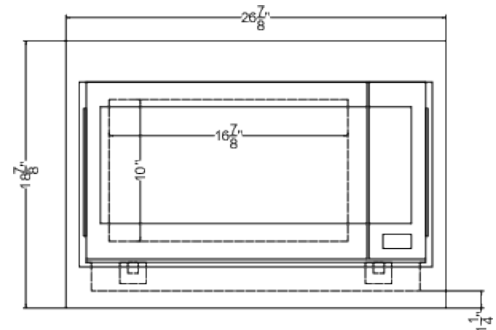

SMBI27TK27 Specifications:

Overview	
Height of Cabinet	18.88" (48 cm)
Width	26.88" (68 cm)
Depth	19.63" (50 cm)
Depth with door at 90°	39.88" (101 cm)
Capacity	2.2
Door	Stainless Steel
Cabinet	Black
US Electrical Safety	UL
Canadian Electrical Safety	ULC
Voltage/Frequency	115 V AC/60 Hz
Parts & Labor Warranty	1 Year
UPC	761101146676
Microwave	
Type	Built-In
Wattage	1200.0
Controls	Digital
Digital Display	Yes
Turntable	Yes
Turntable Diameter	16.5" (42 cm)
Specialized Cooking Buttons	Yes
Cutout Height	17.13" (44 cm)
Cutout Width	25.5" (65 cm)
Cutout Depth	22.75" (58 cm)
Interior Height	10.0" (25 cm)
Interior Width	16.88" (43 cm)
Interior Depth	17.0" (43 cm)

Front View