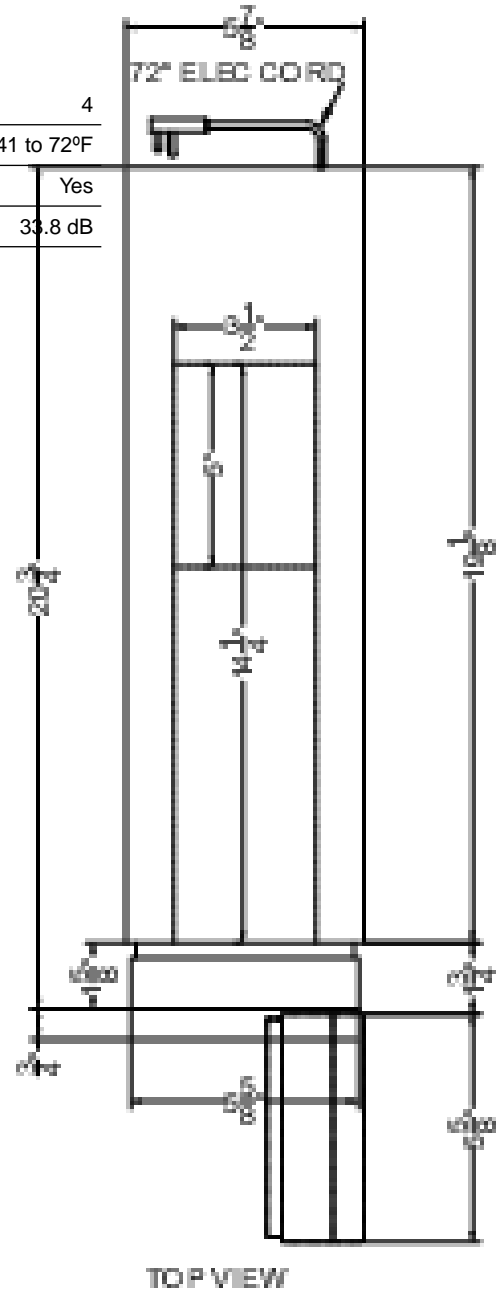

SWC007PNR Specifications:

Overview	
Height of Cabinet	32.25" (82 cm)
Width	5.88" (15 cm)
Depth	20.75" (53 cm)
Depth with Handle	22.38" (57 cm)
Depth with door at 90°	25.5" (65 cm)
Bottles	7 bottles
Defrost Type	Automatic
Door	Glass/Panel-Ready Frame
Cabinet	Black
US Electrical Safety	ETL
Canadian Electrical Safety	ETL-C
Amps	1.0
Voltage/Frequency	115 V AC/60 Hz
Weight	40.0 lbs. (18 kg)
Parts & Labor Warranty	1 Year
Compressor Warranty	5 Years
UPC	761101146751
Wine Cellar	
Number of Zones	1
Door Swing	RHD
Reversible	Factory Reversible
Height Adjustable	Yes
Thermostat Type	Digital
Interior Light	Yes
Fan Type	Interior and Exterior
Refrigerant Type	R600a
Refrigerant Amount	0.57 oz.
High Side PSI	270.0
Low Side PSI	105.0
Interior Height 1	25.75" (65 cm)
Interior Width 1	3.5" (9 cm)
Interior Depth 1	14.25" (36 cm)
Compressor Step Width	3.5" (9 cm)
Compressor Step Depth	5.0" (13 cm)

Level Legs	4
Temperature Range	41 to 72°F
Sabbath Mode	Yes
Sound Level	33.8 dB