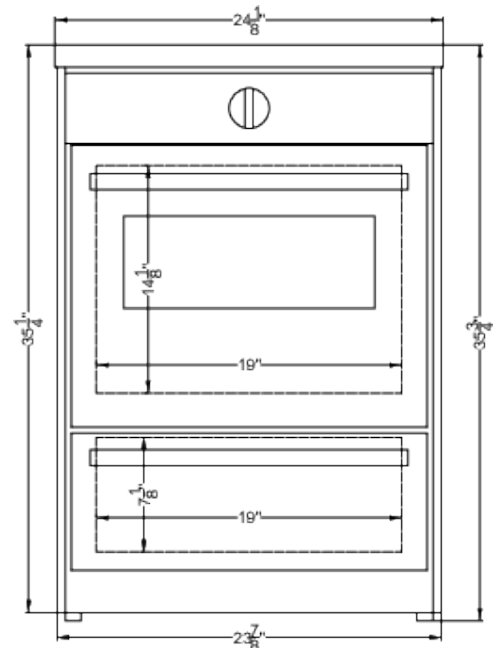

TEM665BW Specifications:

Overview	
Height of Cabinet	35.75" (91 cm)
Width	24.13" (61 cm)
Depth	24.0" (61 cm)
Door	Stainless Steel
Cabinet	Black
US Electrical Safety	ETL
Amps	40.0
Voltage/Frequency	220 V AC/60 Hz
Weight	150.0 lbs. (68 kg)
Parts & Labor Warranty	1 Year
UPC	761101145983
Electric Range	
Oven Capacity	2.92 cu.ft. (83 L)
Cooktop Surface	Glass
Element Type	Induction
Number of Elements	4
Element #1 Size	8.25" (21 cm)
Element #1 Wattage	2000.0
Element #2 Size	6.25" (16 cm)
Element #2 Wattage	1500.0
Element #3 Size	8.25" (21 cm)
Element #3 Wattage	2000.0
Element #4 Size	6.25" (16 cm)
Element #4 Wattage	1500.0
Burner Controls	Digital
Oven Controls	Dial
Oven Light	Yes
Cleaning Type	Manual
Oven Rack Qty	2
Oven Window	Yes
Oven Interior Height	14.0" (36 cm)
Oven Interior Width	19.0" (48 cm)
Oven Interior Depth	19.0" (48 cm)
Individual Indicator Lights	Yes
Storage Compartment	Yes
Broiler Location	Inside Oven

Front View