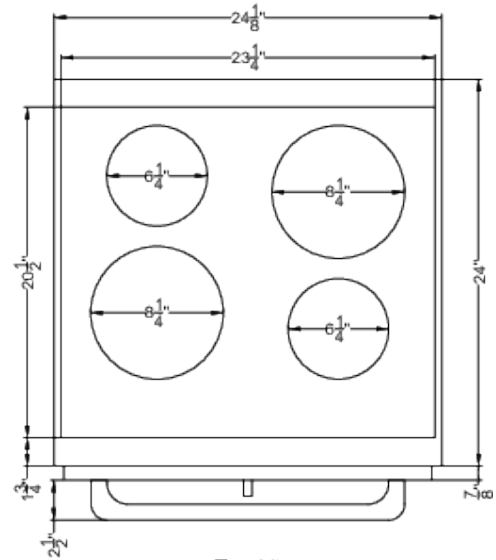

TEM665BW Specifications:

Overview	
Height of Cabinet	35.75" (91 cm)
Width	24.13" (61 cm)
Depth	24.0" (61 cm)
Door	Stainless Steel
Cabinet	Black
US Electrical Safety	ETL
Amps	40.0
Voltage/Frequency	220 V AC/60 Hz
Weight	150.0 lbs. (68 kg)
Parts & Labor Warranty	1 Year
UPC	761101145983
Electric Range	
Oven Capacity	2.92 cu.ft. (83 L)
Cooktop Surface	Glass
Element Type	Induction
Number of Elements	4
Element #1 Size	8.25" (21 cm)
Element #1 Wattage	2000.0
Element #2 Size	6.25" (16 cm)
Element #2 Wattage	1500.0
Element #3 Size	8.25" (21 cm)
Element #3 Wattage	2000.0
Element #4 Size	6.25" (16 cm)
Element #4 Wattage	1500.0
Burner Controls	Digital
Oven Controls	Dial
Oven Light	Yes
Cleaning Type	Manual
Oven Rack Qty	2
Oven Window	Yes
Oven Interior Height	14.0" (36 cm)
Oven Interior Width	19.0" (48 cm)
Oven Interior Depth	19.0" (48 cm)
Individual Indicator Lights	Yes
Storage Compartment	Yes
Broiler Location	Inside Oven