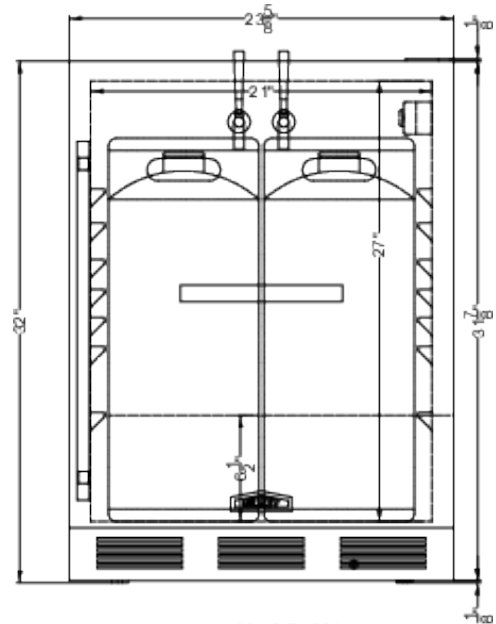

SBC7BRSFRTPAD A Specifications:

Overview	
Height of Cabinet	31.88" (81 cm)
Height to Hinge Cap	32.0" (81 cm)
Width	23.63" (60 cm)
Depth	27.38" (70 cm)
Depth with door at 90°	51.88" (132 cm)
Capacity	5.3 cu.ft. (150 L)
Defrost Type	Automatic
Door	Stainless Steel
Cabinet	Black
US Electrical Safety	ETL
Canadian Electrical Safety	ETL-C
Sanitation	ETL-S
Energy Usage/Year	293.0kWh/year
Amps	0.8
Voltage/Frequency	115 V AC/60 Hz
Parts & Labor Warranty	1 Year
Compressor Warranty	5 Years
UPC	761101145440
Kegeerator	
Door Swing	RHD
Reversible	Factory Reversible
Height Adjustable	Yes
Tap Kit	Yes
Number of Taps	2
Thermostat Type	Dial
Interior Light	Yes
Refrigerant	R600a
Refrigerant Amount	0.64 oz.
Inter Height	27.75" (70 cm)
Interior Width	21.0" (53 cm)
Interior Depth	18.0" (46 cm)
Compressor Step Height	5.5" (14 cm)
Compressor Step Width	21.0" (53 cm)
Compressor Step Depth	6.0" (15 cm)
Level Legs Qty	4
Temperature Range	36 to 46°F

FRONT VIEW