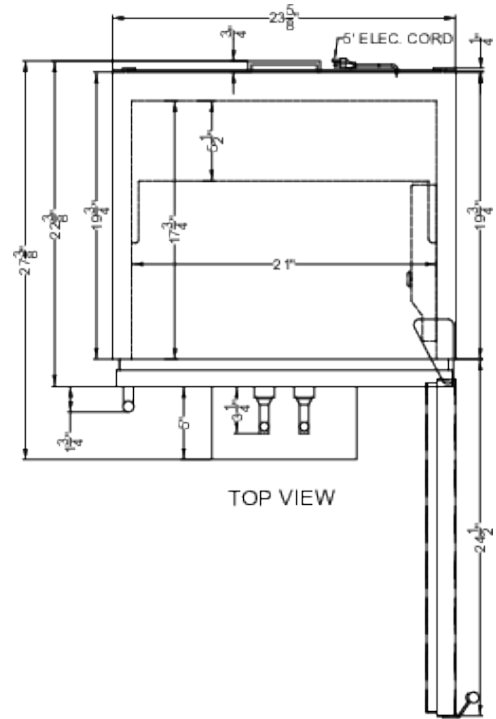

SBC7BRSFRTPAD A Specifications:

Overview	
Height of Cabinet	31.88" (81 cm)
Height to Hinge Cap	32.0" (81 cm)
Width	23.63" (60 cm)
Depth	27.38" (70 cm)
Depth with door at 90°	51.88" (132 cm)
Capacity	5.3 cu.ft. (150 L)
Defrost Type	Automatic
Door	Stainless Steel
Cabinet	Black
US Electrical Safety	ETL
Canadian Electrical Safety	ETL-C
Sanitation	ETL-S
Energy Usage/Year	293.0kWh/year
Amps	0.8
Voltage/Frequency	115 V AC/60 Hz
Parts & Labor Warranty	1 Year
Compressor Warranty	5 Years
UPC	761101145440
Kegeerator	
Door Swing	RHD
Reversible	Factory Reversible
Height Adjustable	Yes
Tap Kit	Yes
Number of Taps	2
Thermostat Type	Dial
Interior Light	Yes
Refrigerant	R600a
Refrigerant Amount	0.64 oz.
Inter Height	27.75" (70 cm)
Interior Width	21.0" (53 cm)
Interior Depth	18.0" (46 cm)
Compressor Step Height	5.5" (14 cm)
Compressor Step Width	21.0" (53 cm)
Compressor Step Depth	6.0" (15 cm)
Level Legs Qty	4
Temperature Range	36 to 46°F

TOP VIEW