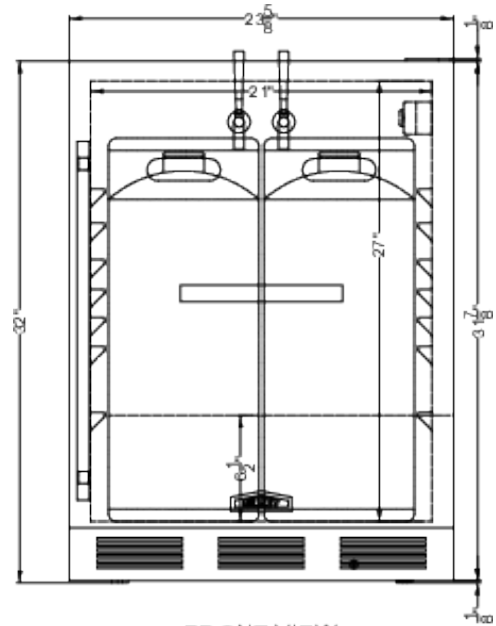

SBC7BRSFRTPCFADALHD Specifications:

Overview	
Height of Cabinet	31.88" (81 cm)
Height to Hinge Cap	32.0" (81 cm)
Width	23.63" (60 cm)
Depth	27.38" (70 cm)
Depth with door at 90°	51.88" (132 cm)
Capacity	5.3 cu.ft. (150 L)
Defrost Type	Automatic
Door	Stainless Steel
Cabinet	Black
US Electrical Safety	ETL
Canadian Electrical Safety	ETL-C
Sanitation	ETL-S
Energy Usage/Year	293.0kWh/year
Amps	0.8
Voltage/Frequency	115 V AC/60 Hz
Parts & Labor Warranty	1 Year
Compressor Warranty	5 Years
UPC	761101145549
Kegeerator	
Door Swing	LHD
Height Adjustable	Yes
Tap Kit	Yes
Number of Taps	2
Thermostat Type	Dial
Interior Light	Yes
Refrigerant	R600a
Refrigerant Amount	0.64 oz.
Inter Height	27.75" (70 cm)
Interior Width	21.0" (53 cm)
Interior Depth	18.0" (46 cm)
Compressor Step Height	5.5" (14 cm)
Compressor Step Width	21.0" (53 cm)
Compressor Step Depth	6.0" (15 cm)
Level Legs Qty	4
Temperature Range	36 to 46°F

FRONT VIEW