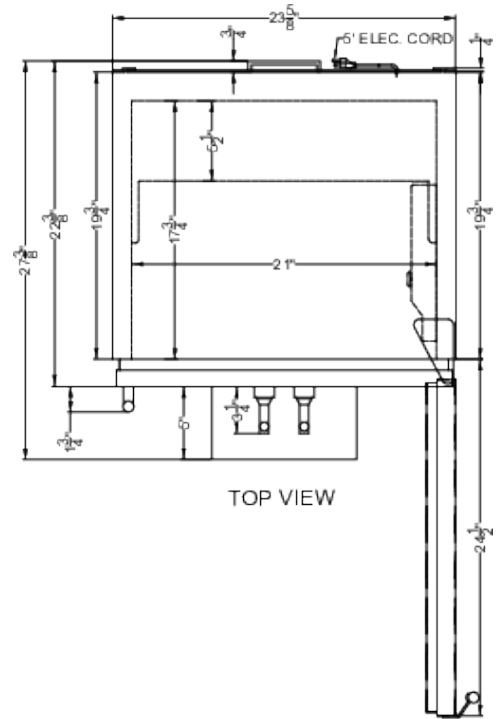

SBC7BRSFRTPCFADALHD Specifications:

Overview	
Height of Cabinet	31.88" (81 cm)
Height to Hinge Cap	32.0" (81 cm)
Width	23.63" (60 cm)
Depth	27.38" (70 cm)
Depth with door at 90°	51.88" (132 cm)
Capacity	5.3 cu.ft. (150 L)
Defrost Type	Automatic
Door	Stainless Steel
Cabinet	Black
US Electrical Safety	ETL
Canadian Electrical Safety	ETL-C
Sanitation	ETL-S
Energy Usage/Year	293.0kWh/year
Amps	0.8
Voltage/Frequency	115 V AC/60 Hz
Parts & Labor Warranty	1 Year
Compressor Warranty	5 Years
UPC	761101145549
Kegeerator	
Door Swing	LHD
Height Adjustable	Yes
Tap Kit	Yes
Number of Taps	2
Thermostat Type	Dial
Interior Light	Yes
Refrigerant	R600a
Refrigerant Amount	0.64 oz.
Inter Height	27.75" (70 cm)
Interior Width	21.0" (53 cm)
Interior Depth	18.0" (46 cm)
Compressor Step Height	5.5" (14 cm)
Compressor Step Width	21.0" (53 cm)
Compressor Step Depth	6.0" (15 cm)
Level Legs Qty	4
Temperature Range	36 to 46°F

TOP VIEW