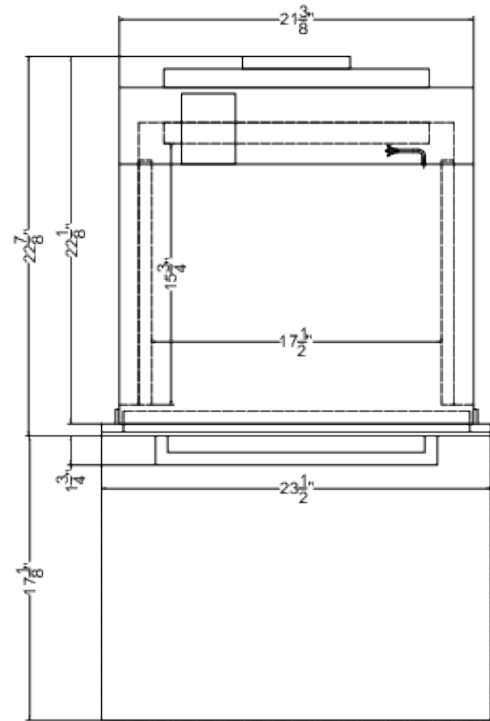

# SEW24SSX

23.5" x 23.5" x 22.88" (H x W x D)

24" wide electric wall oven with stainless steel exterior, glass door, convection cooking, and user-friendly digital controls

### Highlights:

Perfectly sized at 24" for an easy fit in smaller kitchen spaces

Large 2.5 cu.ft of interior space

True Convection setting to ensure even heating throughout the interior

## SEW24SSX Specifications:

Overview	
Nominal Width	24.0" (61 cm)
Nominal Height	24.0" (61 cm)
Height of Cabinet	23.5" (60 cm)
Width	23.5" (60 cm)
Depth	22.88" (58 cm)
Depth with Handle	24.63" (63 cm)
Depth with door at 90°	40.0" (102 cm)
Capacity	2.5 cu.ft. (71 L)
Door	Glass/SS
Cabinet	-
US Electrical Safety	CSA
Amps	20.0
Voltage/Frequency	220 V AC/60 Hz
Weight	83.5 lbs. (38 kg)
Parts & Labor Warranty	1 Year
UPC	761101106649
Electric Walloven	
Controls	Digital
Oven Light	Yes
Cooking Timer	Yes
Digital Clock	Yes
Temperature Range	150-500°F
Cleaning Type	Manual
Oven Rack Qty	2
Oven Window	Yes
Interior Height	13.25" (34 cm)
Interior Width	17.5" (44 cm)
Interior Depth	15.75" (40 cm)
Cutout Height	23.6" (60 cm)
Cutout Width	22.0" (56 cm)
Cutout Depth	24.7" (63 cm)