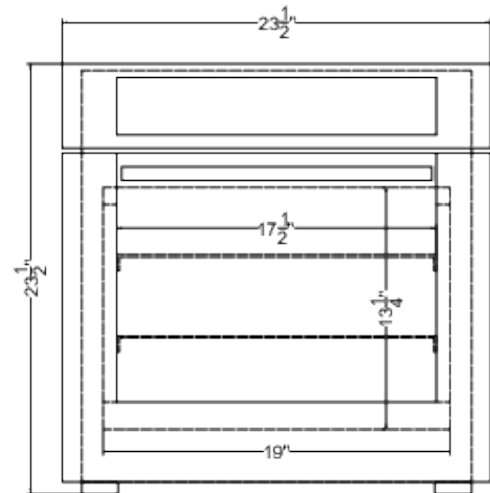

### Highlights:

Perfectly sized at 24" for an easy fit in smaller kitchen spaces

Large 2.5 cu.ft of interior space

True Convection setting to ensure even heating throughout the interior

### Product Features:

24" Wide 220V Wall Oven	Electric wall oven sized for 23.6" H x 22" W cutouts
Large capacity	Spacious 2.5 cu.ft. interior to fit an assortment of medium to large dishes
Touch control panel	Easy-to-use touch controls offer intuitive cooking
True Convection setting	Allows you to activate an element around the convection fan to improve air circulation and ensure fast, even heating throughout the entire oven interior
Convection function	Convection fan can be used with both the bake and roast functions for a more even cooking performance
Bottom heater function	A concealed lower element can be used to keep cooked food warmed within 150-500°F
Radiant grilling function	Top heat/broil setting can be used as double grilling with or without the fan, with a temperature range alloweable of 350-500°F
Defrost setting	No-heat function will let the fan run for quicker and efficient thawing of frozen foods
Cooking timer	Programmable timer function lets you schedule your cooking to run for up to 9 hours

## SEW24SSX Specifications:

Overview	
Nominal Width	24.0" (61 cm)
Nominal Height	24.0" (61 cm)
Height of Cabinet	23.5" (60 cm)
Width	23.5" (60 cm)
Depth	22.88" (58 cm)
Depth with Handle	24.63" (63 cm)
Depth with door at 90°	40.0" (102 cm)
Capacity	2.5 cu.ft. (71 L)
Door	Glass/SS
Cabinet	-
US Electrical Safety	CSA
Amps	20.0
Voltage/Frequency	220 V AC/60 Hz
Weight	83.5 lbs. (38 kg)
Parts & Labor Warranty	1 Year
UPC	761101106649
Electric Walloven	
Controls	Digital
Oven Light	Yes
Cooking Timer	Yes
Digital Clock	Yes
Temperature Range	150-500°F
Cleaning Type	Manual
Oven Rack Qty	2
Oven Window	Yes
Interior Height	13.25" (34 cm)
Interior Width	17.5" (44 cm)
Interior Depth	15.75" (40 cm)
Cutout Height	23.6" (60 cm)
Cutout Width	22.0" (56 cm)
Cutout Depth	24.7" (63 cm)

Top View

Front View