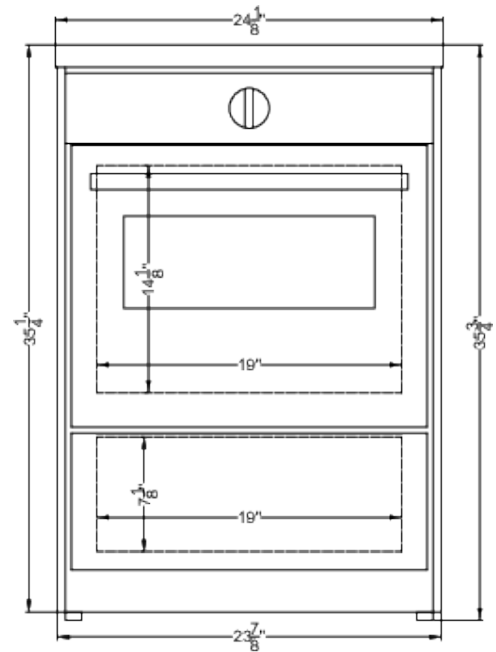

TEM665CW Specifications:

Overview	
Height of Cabinet	35.75" (91 cm)
Width	24.13" (61 cm)
Depth	24.0" (61 cm)
Door	Black
Cabinet	Black
US Electrical Safety	ETL
Amps	40.0
Voltage/Frequency	220 V AC/60 Hz
Weight	150.0 lbs. (68 kg)
Parts & Labor Warranty	1 Year
UPC	761101145976
Electric Range	
Oven Capacity	2.92 cu.ft. (83 L)
Cooktop Surface	Glass
Element Type	Induction
Number of Elements	4
Element #1 Size	8.25" (21 cm)
Element #1 Wattage	2000.0
Element #2 Size	6.25" (16 cm)
Element #2 Wattage	1500.0
Element #3 Size	8.25" (21 cm)
Element #3 Wattage	2000.0
Element #4 Size	6.325.0" (16066 cm)
Element #4 Wattage	1500.0
Burner Controls	Digital
Oven Controls	Dial
Oven Light	Yes
Cleaning Type	Manual
Oven Rack Qty	2
Oven Window	Yes
Oven Interior Height	14.0" (36 cm)
Oven Interior Width	19.0" (48 cm)
Oven Interior Depth	19.0" (48 cm)
Individual Indicator Lights	Yes
Storage Compartment	Yes
Broiler Location	Inside Oven

Front View