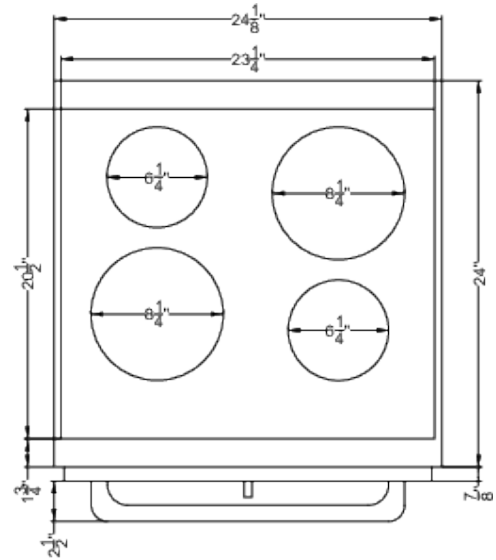

## TEM665CW Specifications:

Overview	
Height of Cabinet	35.75" (91 cm)
Width	24.13" (61 cm)
Depth	24.0" (61 cm)
Door	Black
Cabinet	Black
US Electrical Safety	ETL
Amps	40.0
Voltage/Frequency	220 V AC/60 Hz
Weight	150.0 lbs. (68 kg)
Parts & Labor Warranty	1 Year
UPC	761101145976
Electric Range	
Oven Capacity	2.92 cu.ft. (83 L)
Cooktop Surface	Glass
Element Type	Induction
Number of Elements	4
Element #1 Size	8.25" (21 cm)
Element #1 Wattage	2000.0
Element #2 Size	6.25" (16 cm)
Element #2 Wattage	1500.0
Element #3 Size	8.25" (21 cm)
Element #3 Wattage	2000.0
Element #4 Size	6.325.0" (16066 cm)
Element #4 Wattage	1500.0
Burner Controls	Digital
Oven Controls	Dial
Oven Light	Yes
Cleaning Type	Manual
Oven Rack Qty	2
Oven Window	Yes
Oven Interior Height	14.0" (36 cm)
Oven Interior Width	19.0" (48 cm)
Oven Interior Depth	19.0" (48 cm)
Individual Indicator Lights	Yes
Storage Compartment	Yes
Broiler Location	Inside Oven