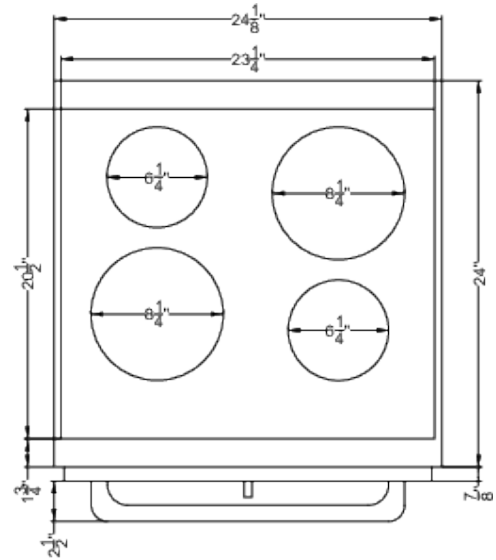

WEM665W Specifications:

Overview	
Height of Cabinet	35.75" (91 cm)
Width	24.13" (61 cm)
Depth	24.0" (61 cm)
Door	White
Cabinet	White
US Electrical Safety	ETL
Amps	40.0
Voltage/Frequency	220 V AC/60 Hz
Weight	150.0 lbs. (68 kg)
Parts & Labor Warranty	1 Year
UPC	761101145969
Electric Range	
Oven Capacity	2.92 cu.ft. (83 L)
Cooktop Surface	Glass
Element Type	Induction
Number of Elements	4
Element #1 Size	8.25" (21 cm)
Element #1 Wattage	2000.0
Element #2 Size	6.25" (16 cm)
Element #2 Wattage	1500.0
Element #3 Size	8.25" (21 cm)
Element #3 Wattage	2000.0
Element #4 Size	6.25" (16 cm)
Element #4 Wattage	1500.0
Burner Controls	Digital
Oven Controls	Dial
Oven Light	Yes
Cleaning Type	Manual
Oven Rack Qty	2
Oven Window	Yes
Oven Interior Height	14.0" (36 cm)
Oven Interior Width	19.0" (48 cm)
Oven Interior Depth	19.0" (48 cm)
Individual Indicator Lights	Yes
Storage Compartment	Yes
Broiler Location	Inside Oven