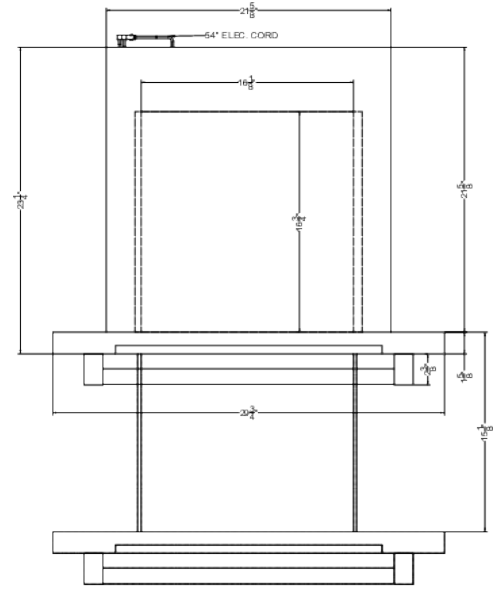

One-touch open and close controls for ease and convenience

Multiple specialty cooking functions

Product Features:

30" Wide Drawer Microwave	Built-in microwave oven designed for installation under the counter or in wall openings
Large capacity	1.2 cu.ft. interior offers spacious cooking space for medium to large dishes
Built-in design	Sized to fit 14 13/16" H x 28 7/16" W x 23 1/2" openings
One touch open/close	Easy-to-use touch controls to access the microwave with minimal effort
Top-load design	Slide-out drawer design provides an overhead view that lets you check your food without removing it from the microwave, helping to reduce spills
Stainless steel finish	Modern look with a brushed stainless steel drawer finish in a horizontal grain to match other pieces
Professional handle	Thick 1 1/4" diameter in brushed stainless steel adds a touch of luxury to your space
Tilted touch controls	Control panel is set at a slight upward angle, making it easier to read all cooking functions
Specialty 1-touch cooking options	Includes buttons for popcorn, beverages, melting, and softening

MDR30SS Specifications:

Overview	
Nominal Width	30.0" (76 cm)
Nominal Height	16.0" (41 cm)
Height of Cabinet	15.88" (40 cm)
Width	29.75" (76 cm)
Depth	23.25" (59 cm)
Depth with Handle	25.63" (65 cm)
Depth with door at 90°	35.13" (89 cm)
Capacity	1.2
Door	Stainless Steel
Cabinet	Gray
US Electrical Safety	UL
Canadian Electrical Safety	ULC
Amps	12.0
Voltage/Frequency	115 V AC/60 Hz
Weight	87.0 lbs. (39 kg)
Parts & Labor Warranty	1 Year
UPC	761101108131
Microwave	
Type	Drawer
Wattage	1000.0
Controls	Digital
Digital Display	Yes
Specialized Cooking Buttons	Yes
Cutout Height	14.81" (38 cm)
Cutout Width	28.44" (72 cm)
Cutout Depth	23.5" (60 cm)
Interior Height	7.75" (20 cm)
Interior Width	16.13" (41 cm)
Interior Depth	16.75" (43 cm)