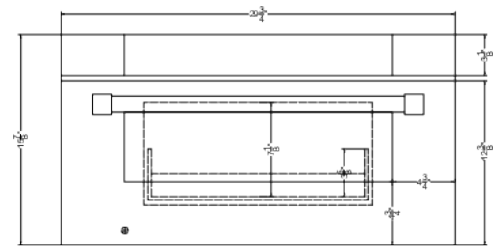

One-touch open and close controls for ease and convenience

Multiple specialty cooking functions

Product Features:

30" Wide Drawer Microwave	Built-in microwave oven designed for installation under the counter or in wall openings
Large capacity	1.2 cu.ft. interior offers spacious cooking space for medium to large dishes
Built-in design	Sized to fit 14 13/16" H x 28 7/16" W x 23 1/2" openings
One touch open/close	Easy-to-use touch controls to access the microwave with minimal effort
Top-load design	Slide-out drawer design provides an overhead view that lets you check your food without removing it from the microwave, helping to reduce spills
Stainless steel finish	Modern look with a brushed stainless steel drawer finish in a horizontal grain to match other pieces
Professional handle	Thick 1 1/4" diameter in brushed stainless steel adds a touch of luxury to your space
Tilted touch controls	Control panel is set at a slight upward angle, making it easier to read all cooking functions
Specialty 1-touch cooking options	Includes buttons for popcorn, beverages, melting, and softening

MDR30SS Specifications:

Overview	
Nominal Width	30.0" (76 cm)
Nominal Height	16.0" (41 cm)
Height of Cabinet	15.88" (40 cm)
Width	29.75" (76 cm)
Depth	23.25" (59 cm)
Depth with Handle	25.63" (65 cm)
Depth with door at 90°	35.13" (89 cm)
Capacity	1.2
Door	Stainless Steel
Cabinet	Gray
US Electrical Safety	UL
Canadian Electrical Safety	ULC
Amps	12.0
Voltage/Frequency	115 V AC/60 Hz
Weight	87.0 lbs. (39 kg)
Parts & Labor Warranty	1 Year
UPC	761101108131
Microwave	
Type	Drawer
Wattage	1000.0
Controls	Digital
Digital Display	Yes
Specialized Cooking Buttons	Yes
Cutout Height	14.81" (38 cm)
Cutout Width	28.44" (72 cm)
Cutout Depth	23.5" (60 cm)
Interior Height	7.75" (20 cm)
Interior Width	16.13" (41 cm)
Interior Depth	16.75" (43 cm)

TOP VIEW

FRONT VIEW