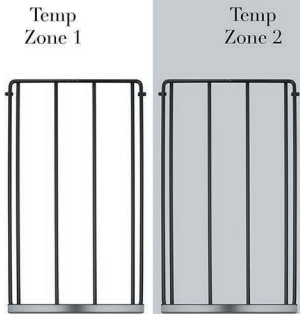

Shelves

Standard Bottles 2 7/8" Diameter

Pinot Noir Bottles 3 3/8" Diameter

Champagne Bottles 3 1/2" Diameter

Top Shelf

5 shelves

5 shelves

5 shelves

5 shelves