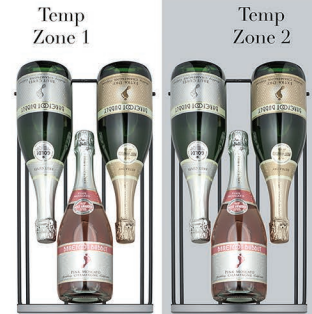

### Standard Bottles 2 7/8" Diameter

### Pinot Noir Bottles 3 3/8" Diameter

### Champagne Bottles 3 1/2" Diameter

Top Shelf

5 shelves

5 shelves

5 shelves

5 shelves

Bottom Shelf

Bottle Capacity