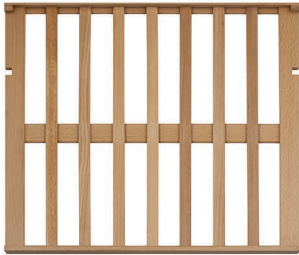

EXCLUSIVE RACKING SYSTEM FOR OPTIMIZED WINE STORAGE

Shelves

Standard Bottles
2 7/8" Diameter

Pinot Noir Bottles
3 3/8" Diameter

Champagne Bottles
3 1/2" Diameter

Top Shelf

12 shelves

12 shelves

12 shelves

12 shelves

Bottom Shelf

Bottle Capacity

102 Standard Bottles

102 Pinot Noir /
Chardonnay Bottles

6 Champagne Bottles
& 96 Standard /
Pinot Noir Bottles