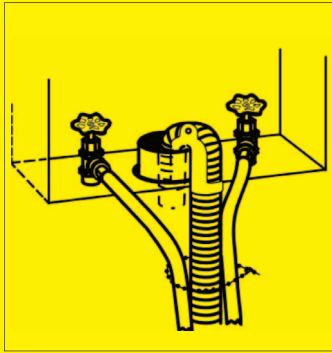

QUICK START GUIDE

SPWD2200W COMBO WASHER-DRYER

- 1** This washer requires a standard washer hook up as shown in any of the 4 diagrams

IT IS NOT SUITABLE FOR PORTABLE USE OR HOOK-UP TO A SINK.

- 2** Installation must be performed by a qualified, licensed professional

IMPORTANT: Remove shipping bolts

- Remove packing material and discard.
- Cover holes with transport hole plugs
- Keep shipping bolts for future use

IMPORTANT:

For best performance, washer/dryer must rest solidly on a sturdy floor or platform, with minimum vibration.

NOTE:

Remove four (4) shipping bolts prior to plugging machine into electrical outlet. Do not cut power supply cord

See ground instruction on pg. 5 for complete details.

⚠ CAUTION

- Use only high efficiency detergent in this machine
- Run one cycle in cotton and hot water setting without clothes before washing clothes for the first time.