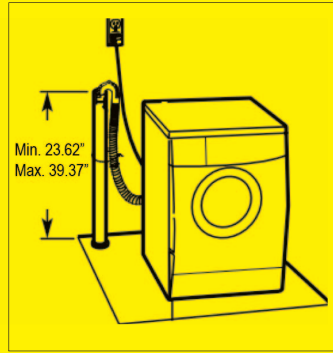

QUICK START GUIDE

SPWD2200W COMBO WASHER-DRYER

- 1** This washer requires a standard washer hook up as shown in any of the 4 diagrams

IT IS NOT SUITABLE FOR PORTABLE USE OR HOOK-UP TO A SINK.

- 2** Installation must be performed by a qualified, licensed professional