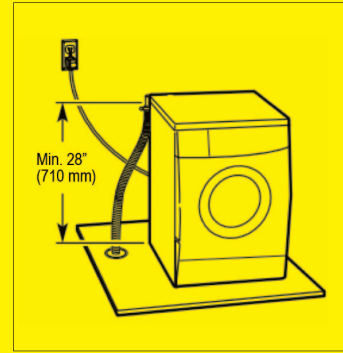

QUICK START GUIDE

SPWD2200W COMBO WASHER-DRYER

- 1** This washer requires a standard washer hook up as shown in any of the 4 diagrams

IT IS NOT SUITABLE FOR PORTABLE USE OR HOOK-UP TO A SINK.

- 2** Installation must be performed by a qualified, licensed professional

IMPORTANT: Remove shipping bolts

- Remove packing material and discard.
- Cover holes with transport hole plugs
- Keep shipping bolts for future use

IMPORTANT:

For best performance, washer/dryer must rest solidly on a sturdy floor or platform, with minimum vibration.