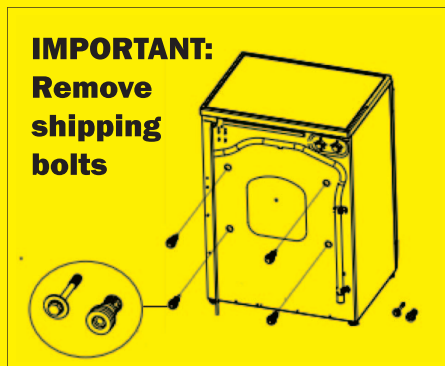

QUICK START GUIDE

SPWD2200W COMBO WASHER-DRYER

- 1** This washer requires a standard washer hook up as shown in any of the 4 diagrams

IT IS NOT SUITABLE FOR PORTABLE USE OR HOOK-UP TO A SINK.

- 2** Installation must be performed by a qualified, licensed professional

IMPORTANT: Remove shipping bolts

- Remove packing material and discard.
- Cover holes with transport hole plugs
- Keep shipping bolts for future use

IMPORTANT:

For best performance, washer/dryer must rest solidly on a sturdy floor or platform, with minimum vibration.

NOTE:

Remove four (4) shipping bolts prior to plugging machine into electrical outlet. Do not cut power supply cord

See ground instruction on pg. 5 for complete details.

⚠ CAUTION

- Use only high efficiency detergent in this machine
- Run one cycle in cotton and hot water setting without clothes before washing clothes for the first time.