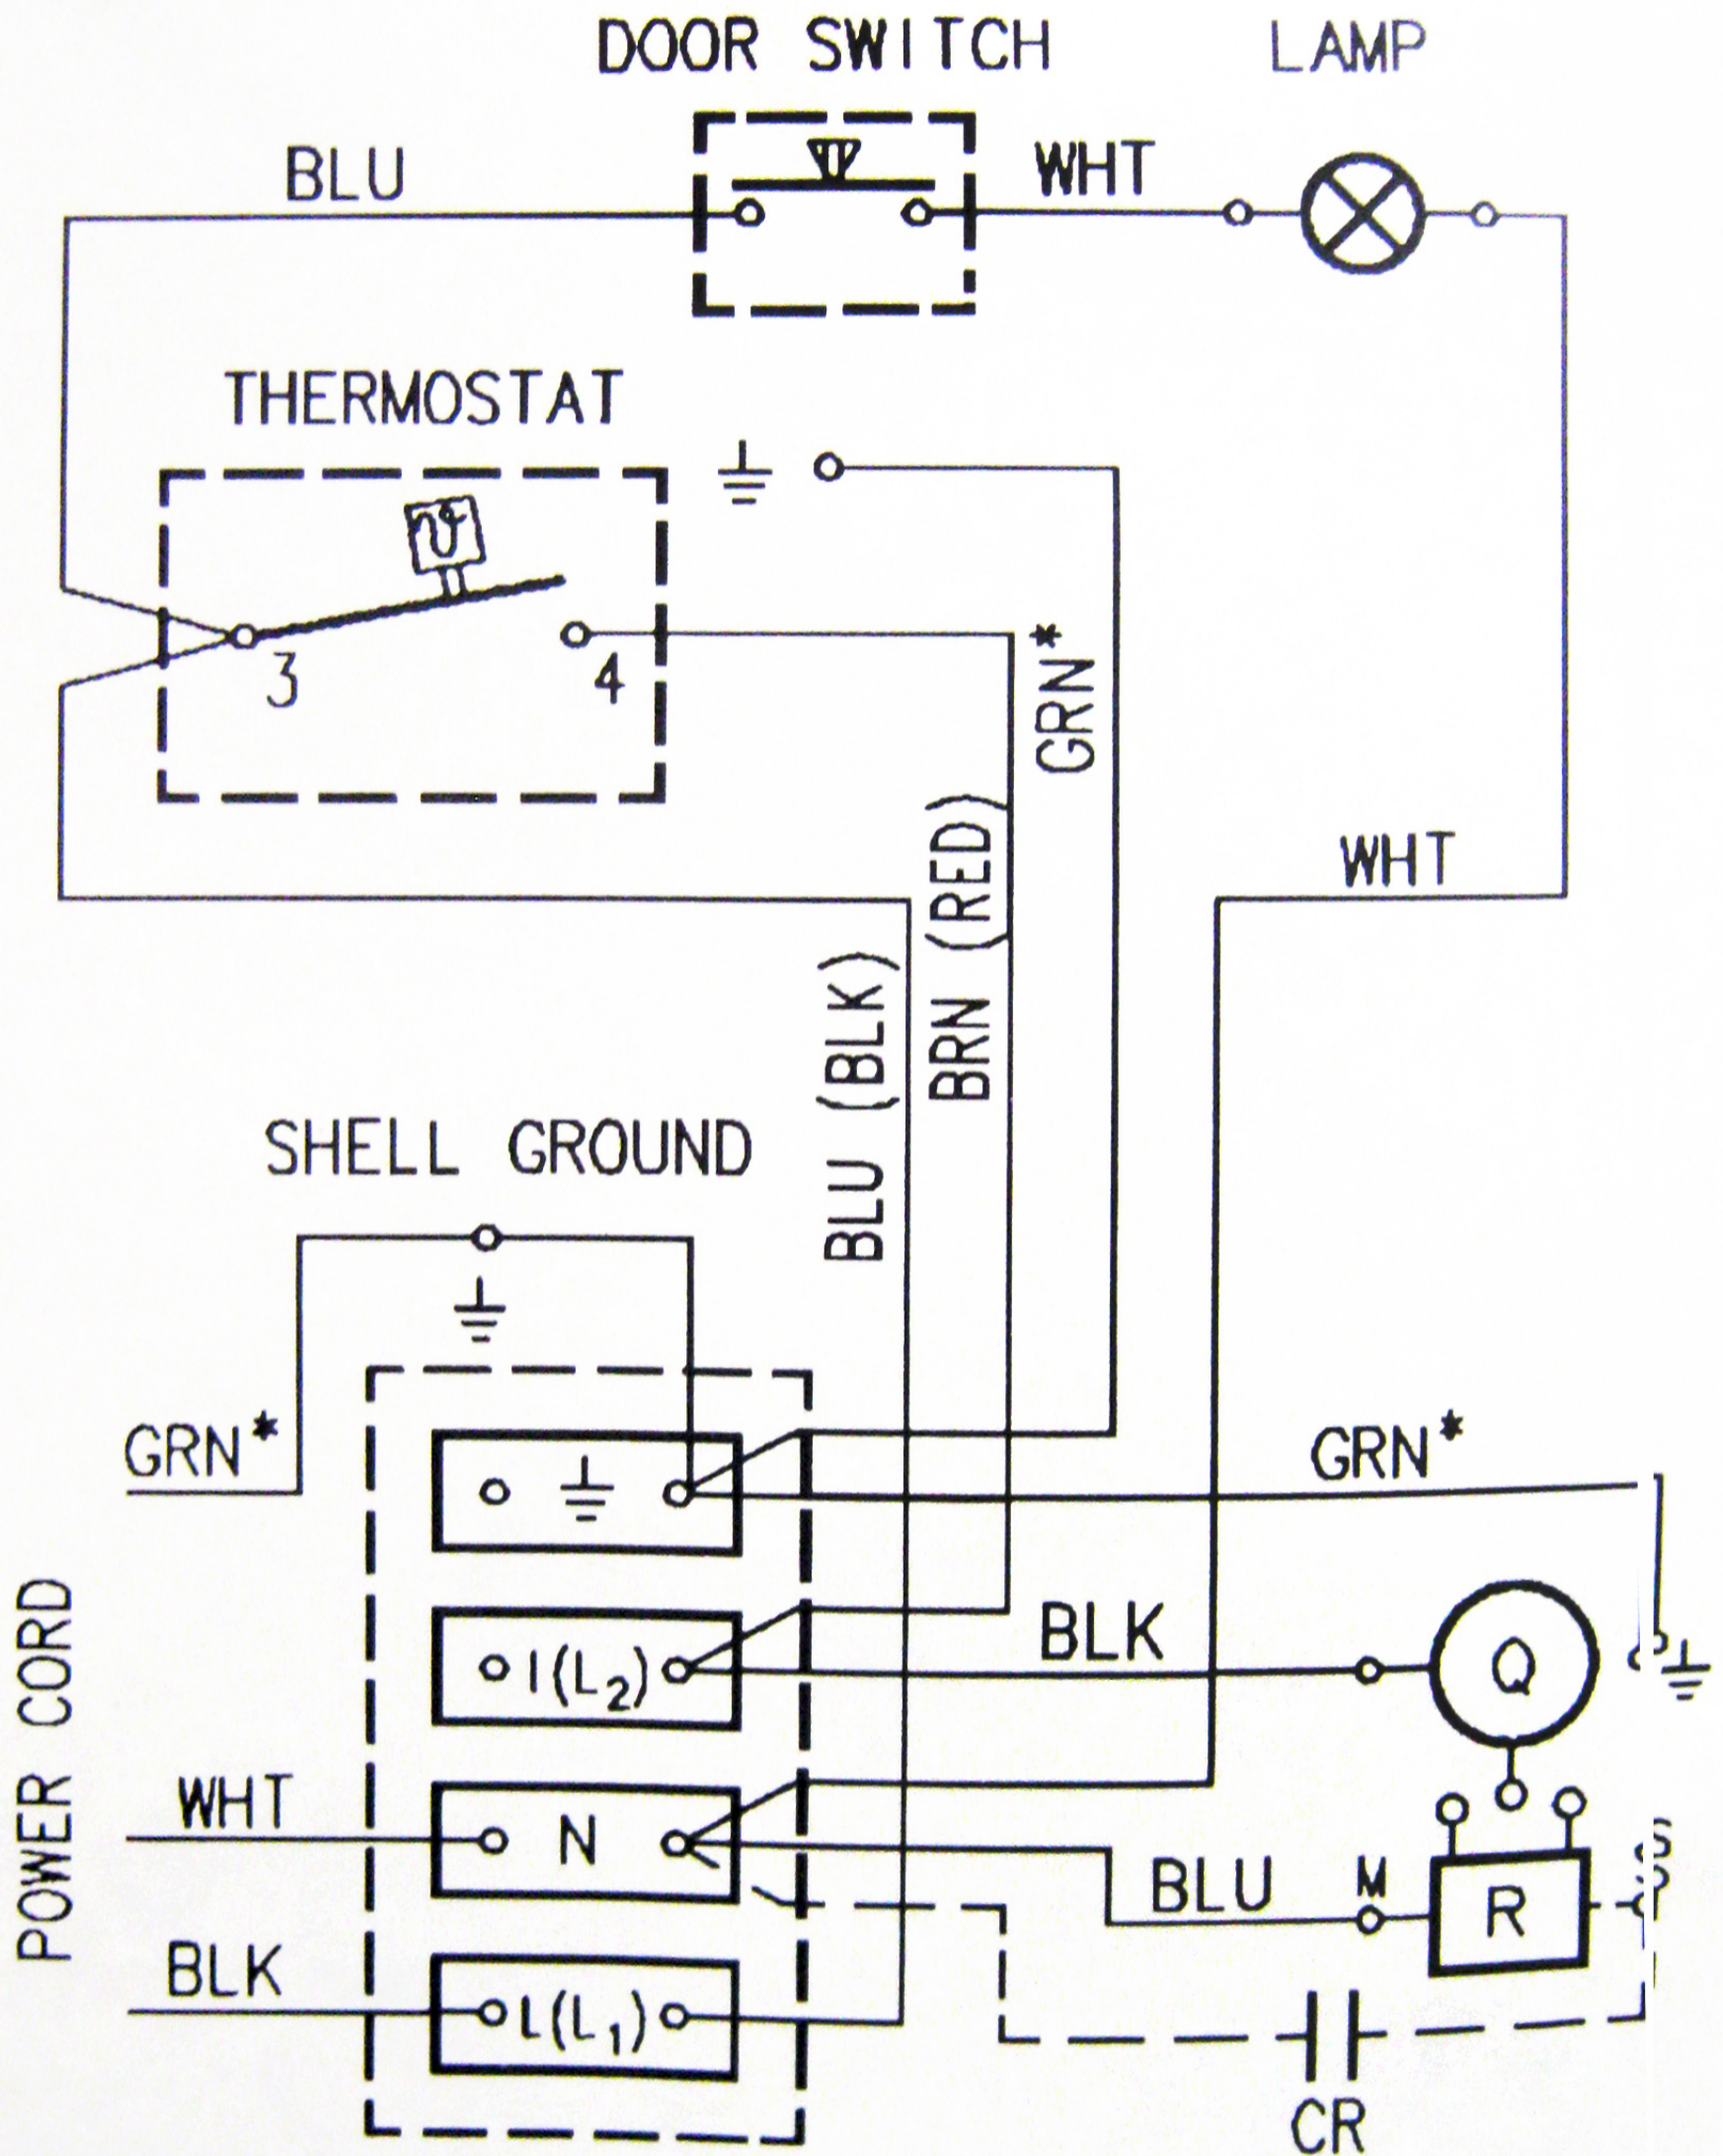

# WIRING DIAGRAM

Q-OVERLOAD PROTECTOR  
R-START RELAY

\*GRN OR GRN WITH YELLOW TRACER